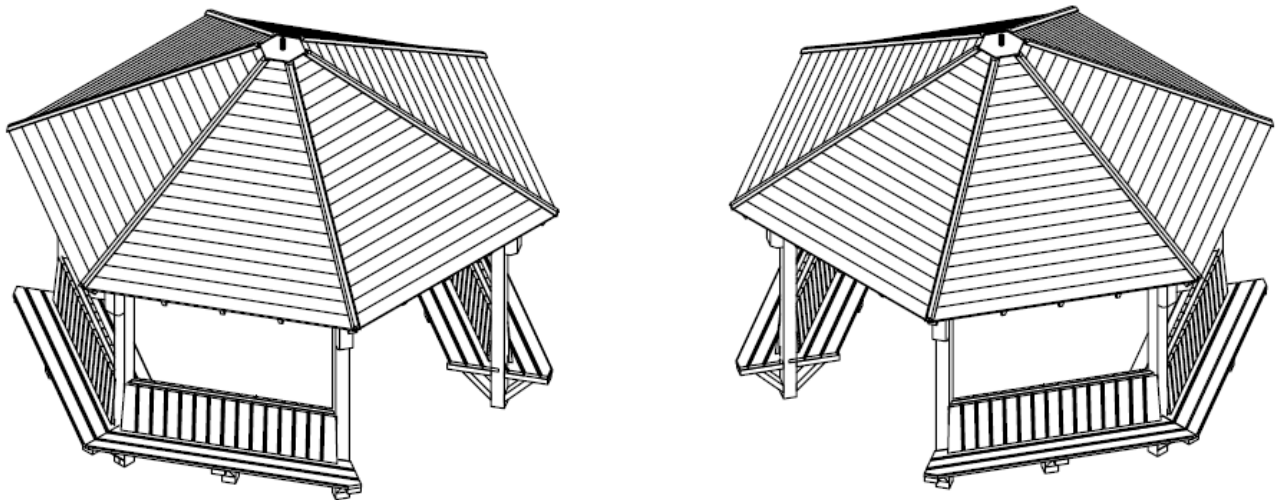

Description: Single spring motion toy, "plain" or with Crab theme, allows for one user to sit and sway back in a back and forth direction.

Materials: - Three part tri-color plastic panels, $\frac{3}{4}$ " thick , w/ engraves "Crab" theme
-

User Age: 2-5 years old

WASTE RECEPTACLES , (two shown in current site plan)

Description: Style , size, and color to be determined, selection not made yet

Materials: To be determined

User Age: appropriate for all ages

Model # 14228 Plan & Iso
Designed for Fun Inc

CENTRAL GATHERING AREA PAVILLION WITH 4 BENCHES

Description: Hexagon shaped "gazebo" pavilion structure complete with four "two-way" wood benches on each side. Clear opening through center of structure provides for wheelchair accessibility

Materials: - Southern yellow pine posts, rails, carriers, and bench components
- Southern yellow pine "Log siding" molded roof deck board

User Age: appropriate for all ages