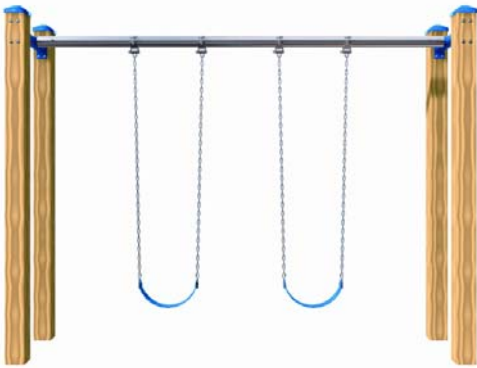

DYNAMO BIGGO DUO ACCESSIBLE "BASKET" SWING

Description: An architecturally attractive, aesthetically pleasing "hybrid" swing with two multiple user "basket" seats. Swing provide to-fro movement like a traditional swing but allows for multiple users like a tire swing. Swing seats are also considered handicap accessible, as a wheelchair user can transfer out of their chair into the basket seat and swing alongside other users

Materials:

- Main arches are powder coated, 3" x 6" galvanized steel tube, 3/16" thick
- 20 mm polyamide (nylon) coated, 6 stranded, galvanized steel cable
- Swing seat is one piece powder coated perforated aluminum sheet
- Seat bumpers are 3-1/2" diameter textile reinforced high-pressure rubber hose
- All fasteners are stainless steel

User Age: 2-12 years old plus users with special needs

THREE BAY HYBRID SWING WITH 3 BELTS SEATS, 2 BABY BELTS & 1 ACCESSIBLE BUCKET SEAT

Description: A traditional "to/fro" swing set with three separate swing bays (only single bay shown above , set includes two add-on bays)

Materials:

- Upright : 6" x 6" southern yellow pines timbers
- Crossbeams : Powder coated 5.50" OD powder coated steel pipe
- Chains 5/0 5/16" diameter galvanized steel chain

User Age: 2 -12 years old