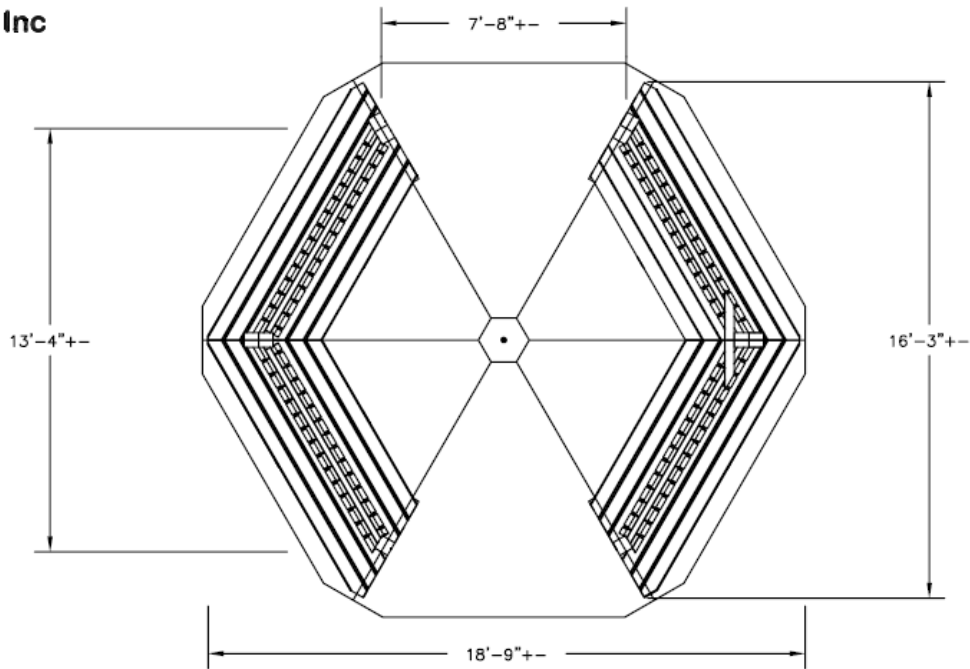

User Age: 2-5 years old

WASTE RECEPTACLES , (two shown in current site plan)

Description: Style , size, and color to be determined, selection not made yet

Materials: To be determined

User Age: appropriate for all ages

Model # 14228 Plan & Iso
Designed for Fun Inc

CENTRAL GATHERING AREA PAVILLION WITH 4 BENCHES

Description: Hexagon shaped "gazebo" pavilion structure complete with four "two-way" wood benches on each side. Clear opening through center of structure provides for wheelchair accessibility