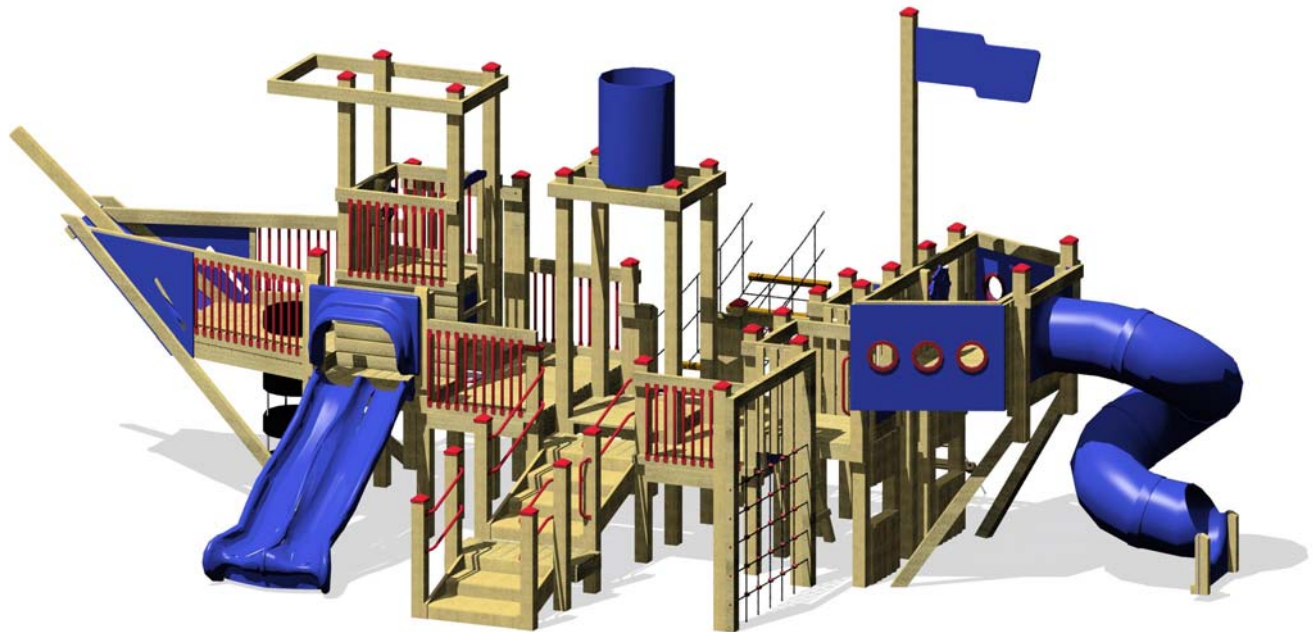

Harbor Island Park Playground Mamaroneck, New York Playground Equipment Description

PARTIALLY ACCESSIBLE SCHOOL AGE STEAM DRIVEN "CLIPPER SHIP" PLAYSTRUCTURE

Description: Custom designed, multi-level platform, composite playstructure with Play Ship theme, includes two slides, five climbing events, five deck ladders, handicap accessible transfer stairs and accessible transfer platform, ship's wheel on 8' "pilot house" deck, a "Rain Wheel" on the 7'-6" high stern deck, a "faux" roof on the "pilot house", a simulated mid-ship "smokestack" made from a piece of tube slide, and a plastic "flag" mounted on a mast, all connected to the Berliner Jupiter via a five meter long cable suspension bridge

Materials: - Polyamide (nylon) yarn coated galvanized steel cables
- stainless steel "treads"

User Age: 5 years old and up

CONLASTIC "THE GONDOLA"

Description: Nautical themed, stand alone play event, allows for see saw activity while standing, via use of two adjacent poles that can make the activity seem like that of a gondolier in the canals of Venice.

User Age: - 3 years old and up

PRESCHOOL AGE "TUG BOAT" PLAYSTRUCTURE

Description: Custom designed boat theme playstructure designed specifically for toddlers that have mastered walking and stepping up from one height to the next. Three of the four platforms are accessible through transfer from the textured incline components and the transfer platform at 1'-6" height. Ship includes a "faux" Pilot House Roof, periscope panel, Playship window panel, Playship rail panel, poly twister slide, toddler stairs, a ship's wheel and a steering wheel on the bow platform.