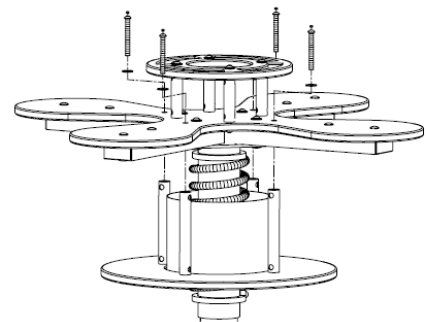

LUCKY CLOVER or OCTOPUS MOTION TOY

Description: Single spring motion toy, "plain" or with Octopus theme, allows for one to four users to sit and sway back and forth and side to side direction